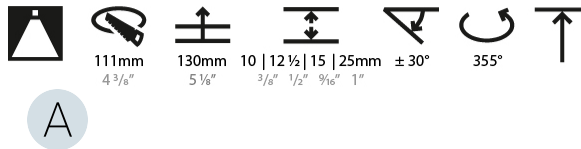

PHYSICAL

Shape: Round
Diameter (mm): 107
Diameter (in): 4 3/16
Height (mm): 112
Height (in): 4 7/16
Ceiling Thickness (mm): 10 / 12.5 / 15 / 25
Ceiling Thickness (in): 3/8 or 1/2 or 9/16 or 1
Min. Recessing Depth (mm): 130
Min. Recessing Depth (in): 5 1/8
Light Distribution: Adjustable / Downlight
Weight (kg): 0.596
Weight (lbs): 1.31
Fixture Finish: SSR / BKV / CWI / CRY / HAB / LAG / UFT / ITA / RUA / RUR / MIC / FTG / MYG / TWT / LOD / PUS / FRO / FUP / KIA / POP / BLS / SPG / MEY / GOH / GUM / CHC / COM / ABZ / JAG / OBR / MOS / ROR
Fixture Material: Aluminum Die Cast
Cut-out Measurements: Ø 111mm / 4 3/8"
Upon Request: Unique Ceiling Thickness

ELECTRICAL

Lamp Type: LED (Zhaga Standard)
Input Wattage (W): 13.2 / 16.5
Total Output Wattage (W): 12.1 / 14.7
Dimming: Tri-Mode (Non-Dimming and Phase Dimming (120Vac only) and 0-10V Dimming)
Driver Included: No
Driver Location: Recessed Housing
Driver Type: Constant Current - Universal
Driver Class: Class 2
Housing: See components
Input Voltage (V): 120 - 277
Constant Current (MA): 350

LED

Number of LEDs: 1
Color Temperature (°K): 2700 / 3000 / 3500 / 4000
Max. Delivered Lumen (lm): 850 / 950 / 1019 / 1040
Nominal Lumen (lm): 960 / 1070 / 1156 / 1180
CRI: >90 CRI
Lamp Life (hrs): 50000
Upon Request: RGB-W Tunable White Special Color Temperature Special LED

OPTICAL

Reflector: 10
Adjustability: Rotational 355°; Tilt 30°
Upon Request: Special Beam Angles

RATINGS AND CERTIFICATIONS